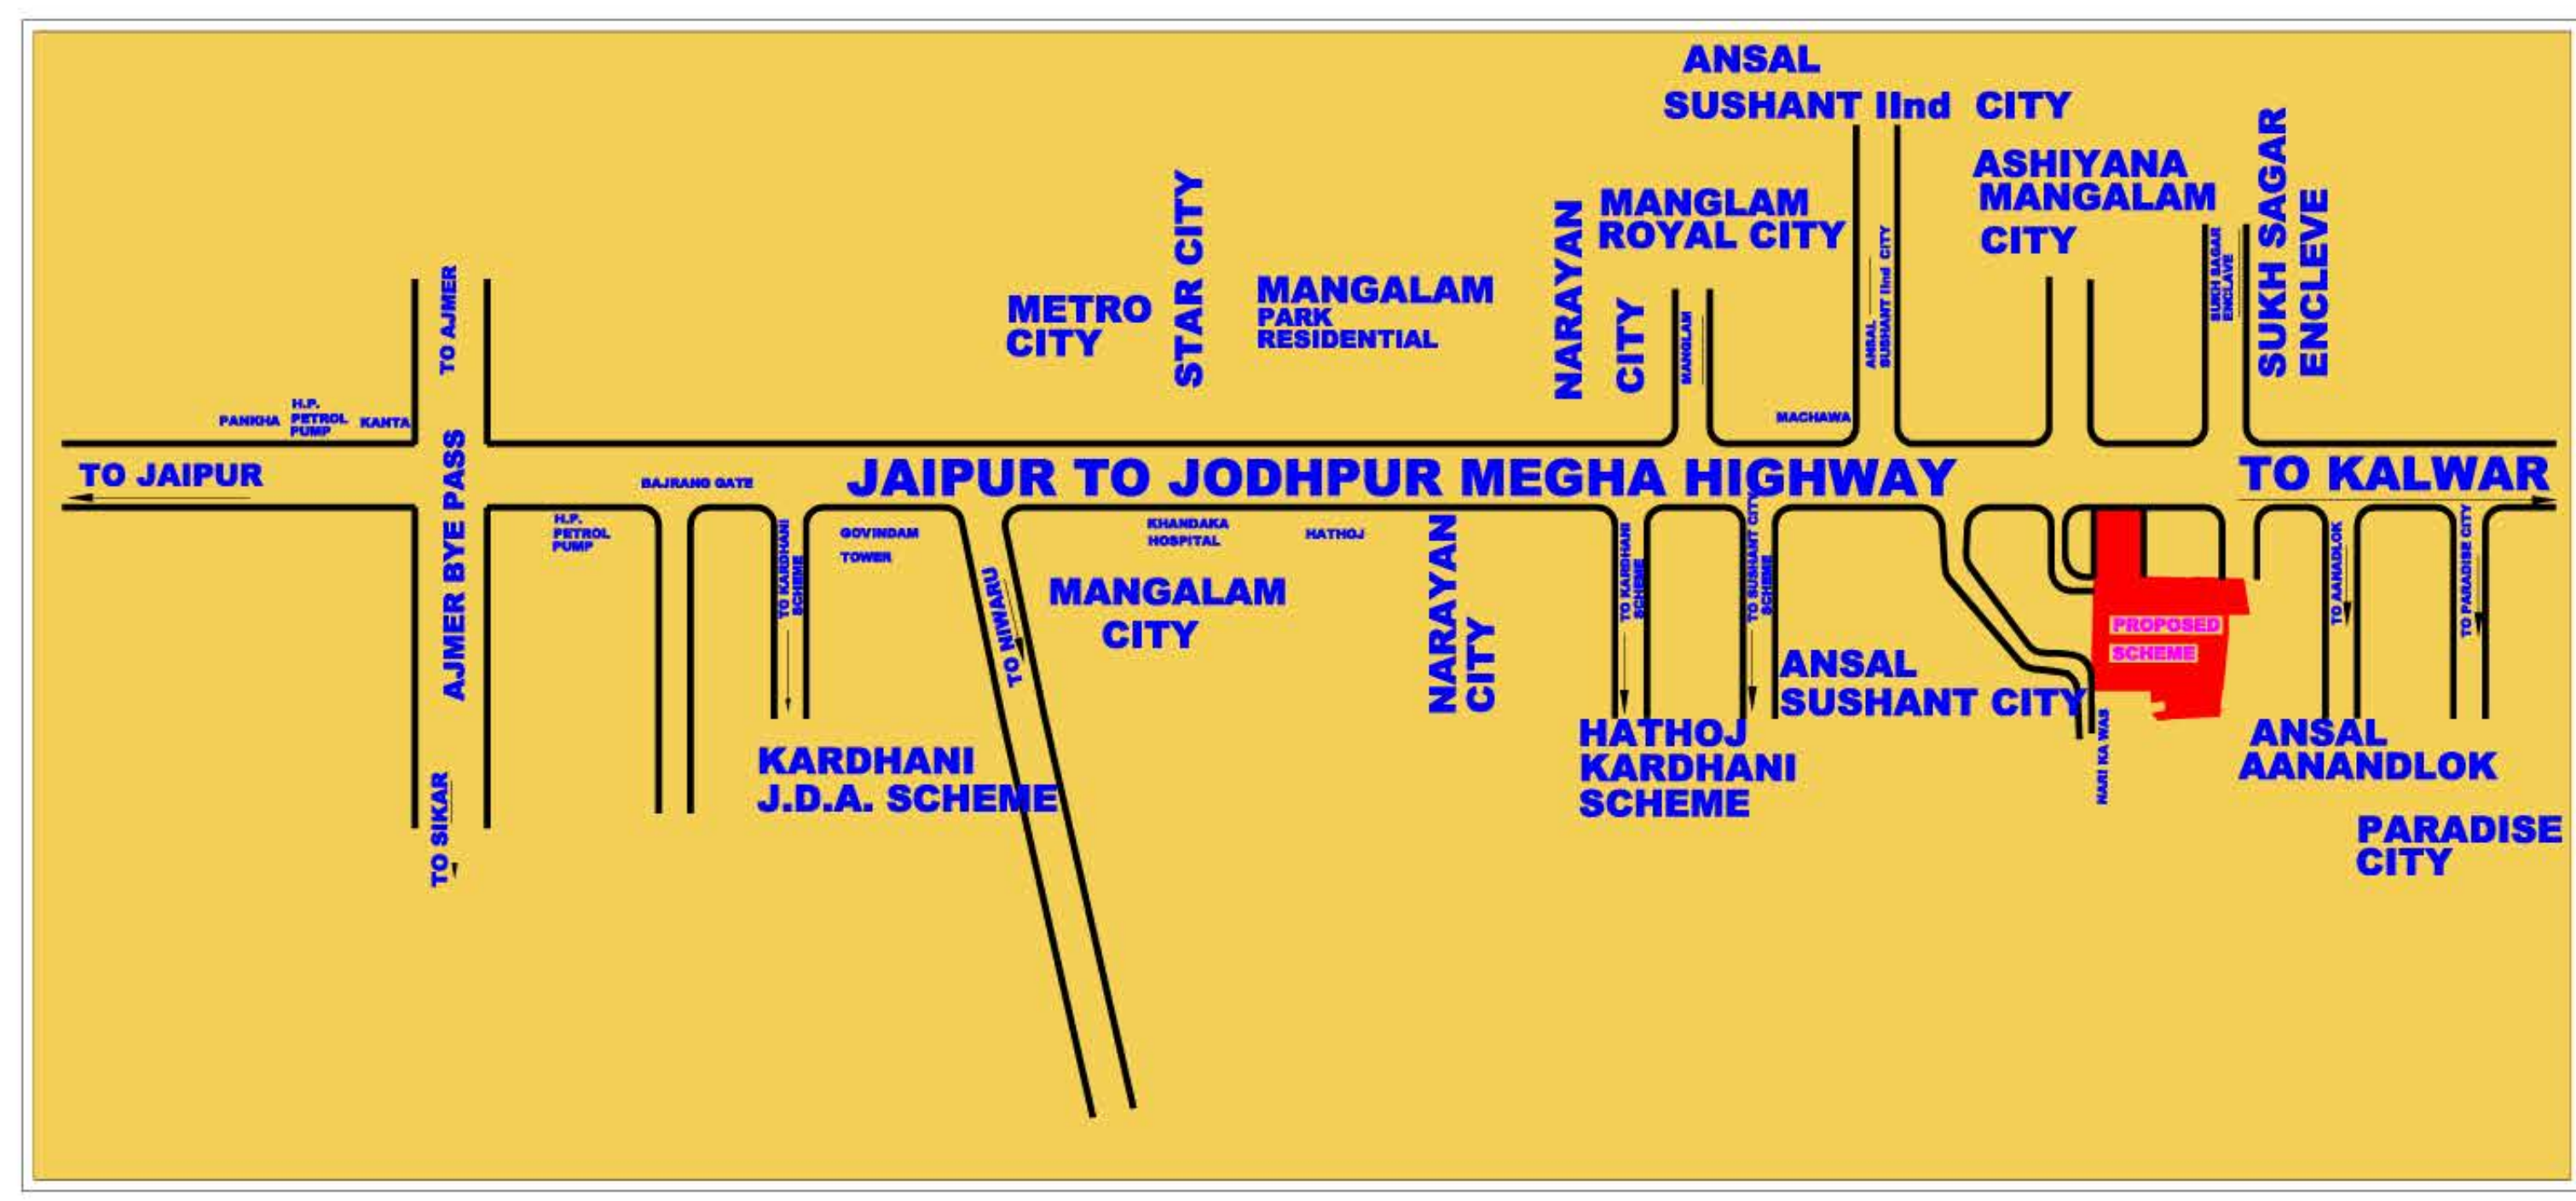

TO JAIPUR

KALWAR ROAD

JAIPUR TO JODHPUR MEGHA HIGHWAY 300'-0" WIDE

TO JODHPUR

PARTH CITY

ROAD 100'-0" WIDE

ROAD 100'-0" WIDE

ROAD 100'-0" WIDE

ROAD 100'-0" WIDE

ANSAL
SWEET HOME

BLOCK-E

ROAD 100'-0" WIDE

BLOCK-A

BLOCK-D

BLOCK-B

BLOCK-C

BLOCK-F

ROAD 100'-0" WIDE

ROAD 100'-0" WIDE