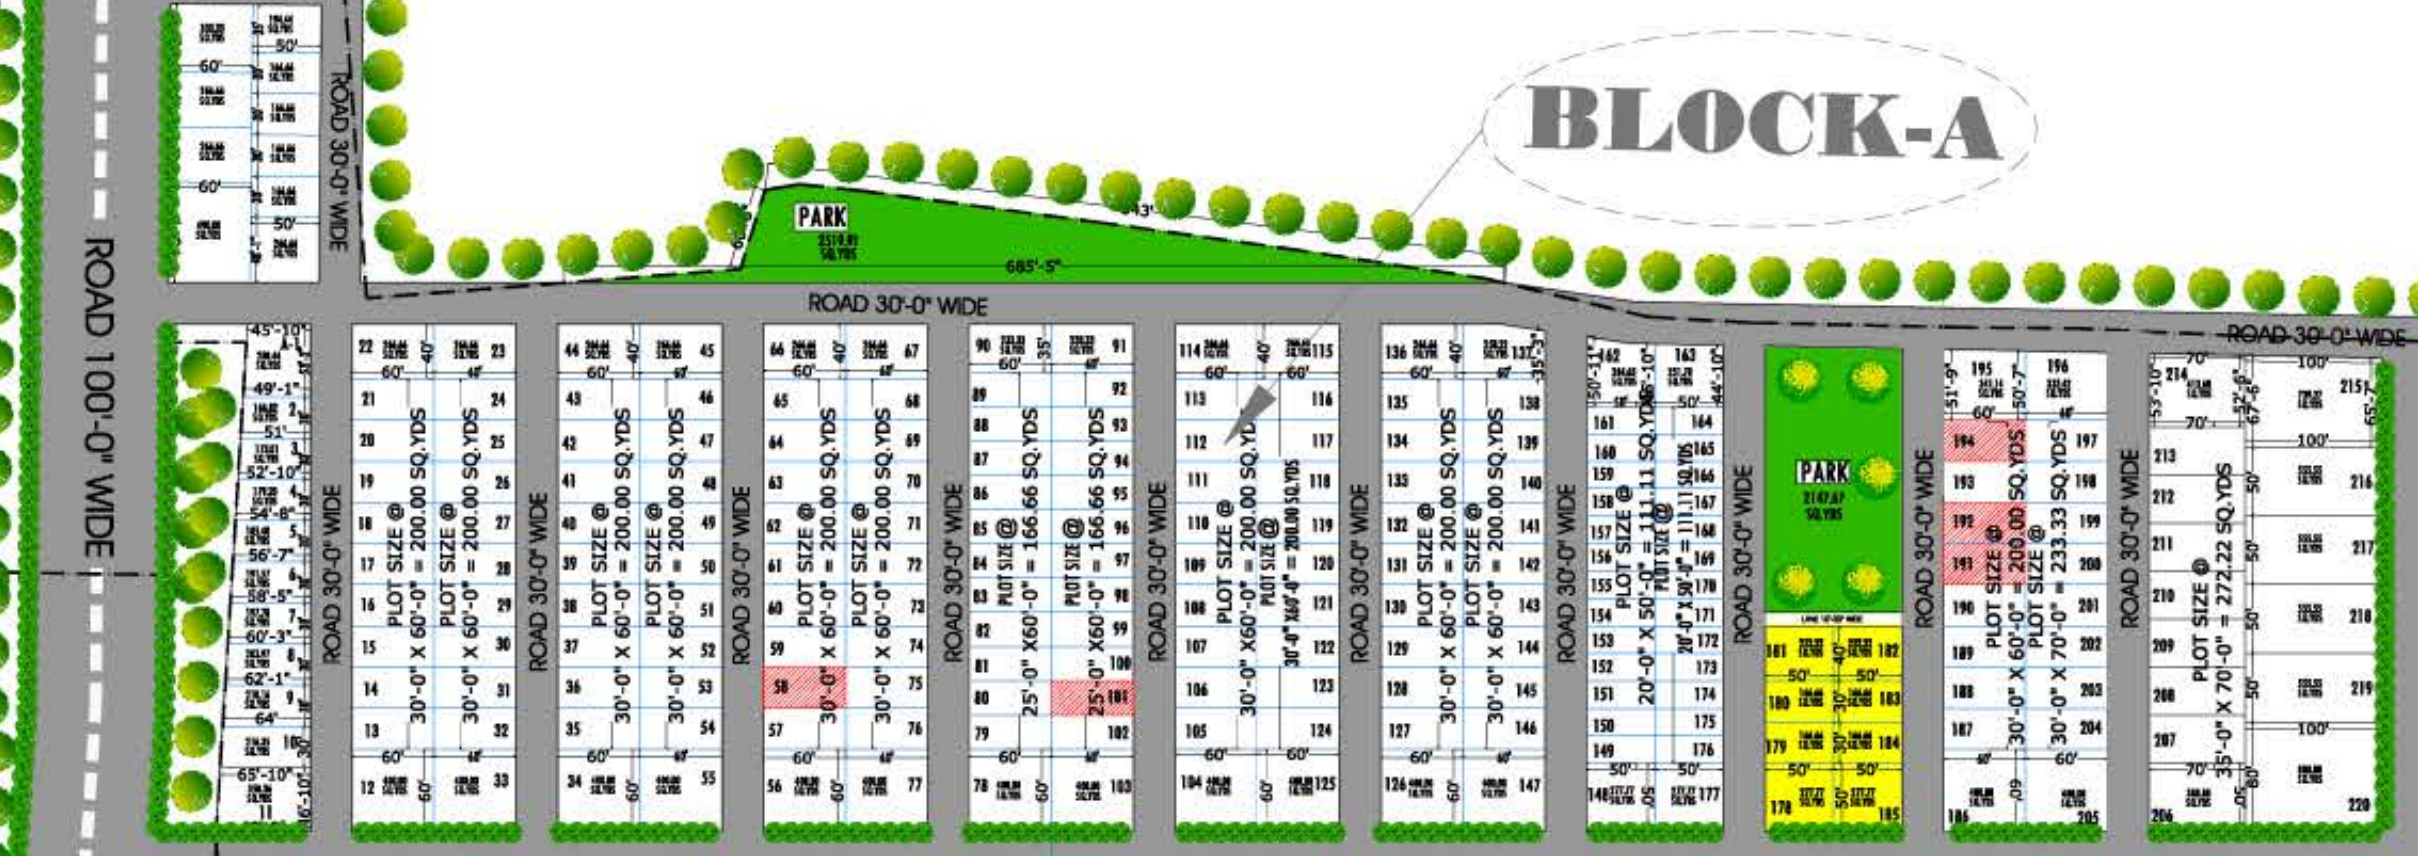

TO JAIPUR

KALWAR ROAD

JAIPUR TO JODHPUR MEGHA HIGHWAY 300'-0" WIDE

TO JODHPUR

PARTH CITY

ROAD 100'-0" WIDE

ROAD 100'-0" WIDE

ROAD 100'-0" WIDE

ROAD 100'-0" WIDE

ANSAL
SWEET HOME

BLOCK-E

ROAD 100'-0" WIDE

BLOCK-A

BLOCK-D

BLOCK-B

BLOCK-C

BLOCK-F

ROAD 100'-0" WIDE

ROAD 100'-0" WIDE