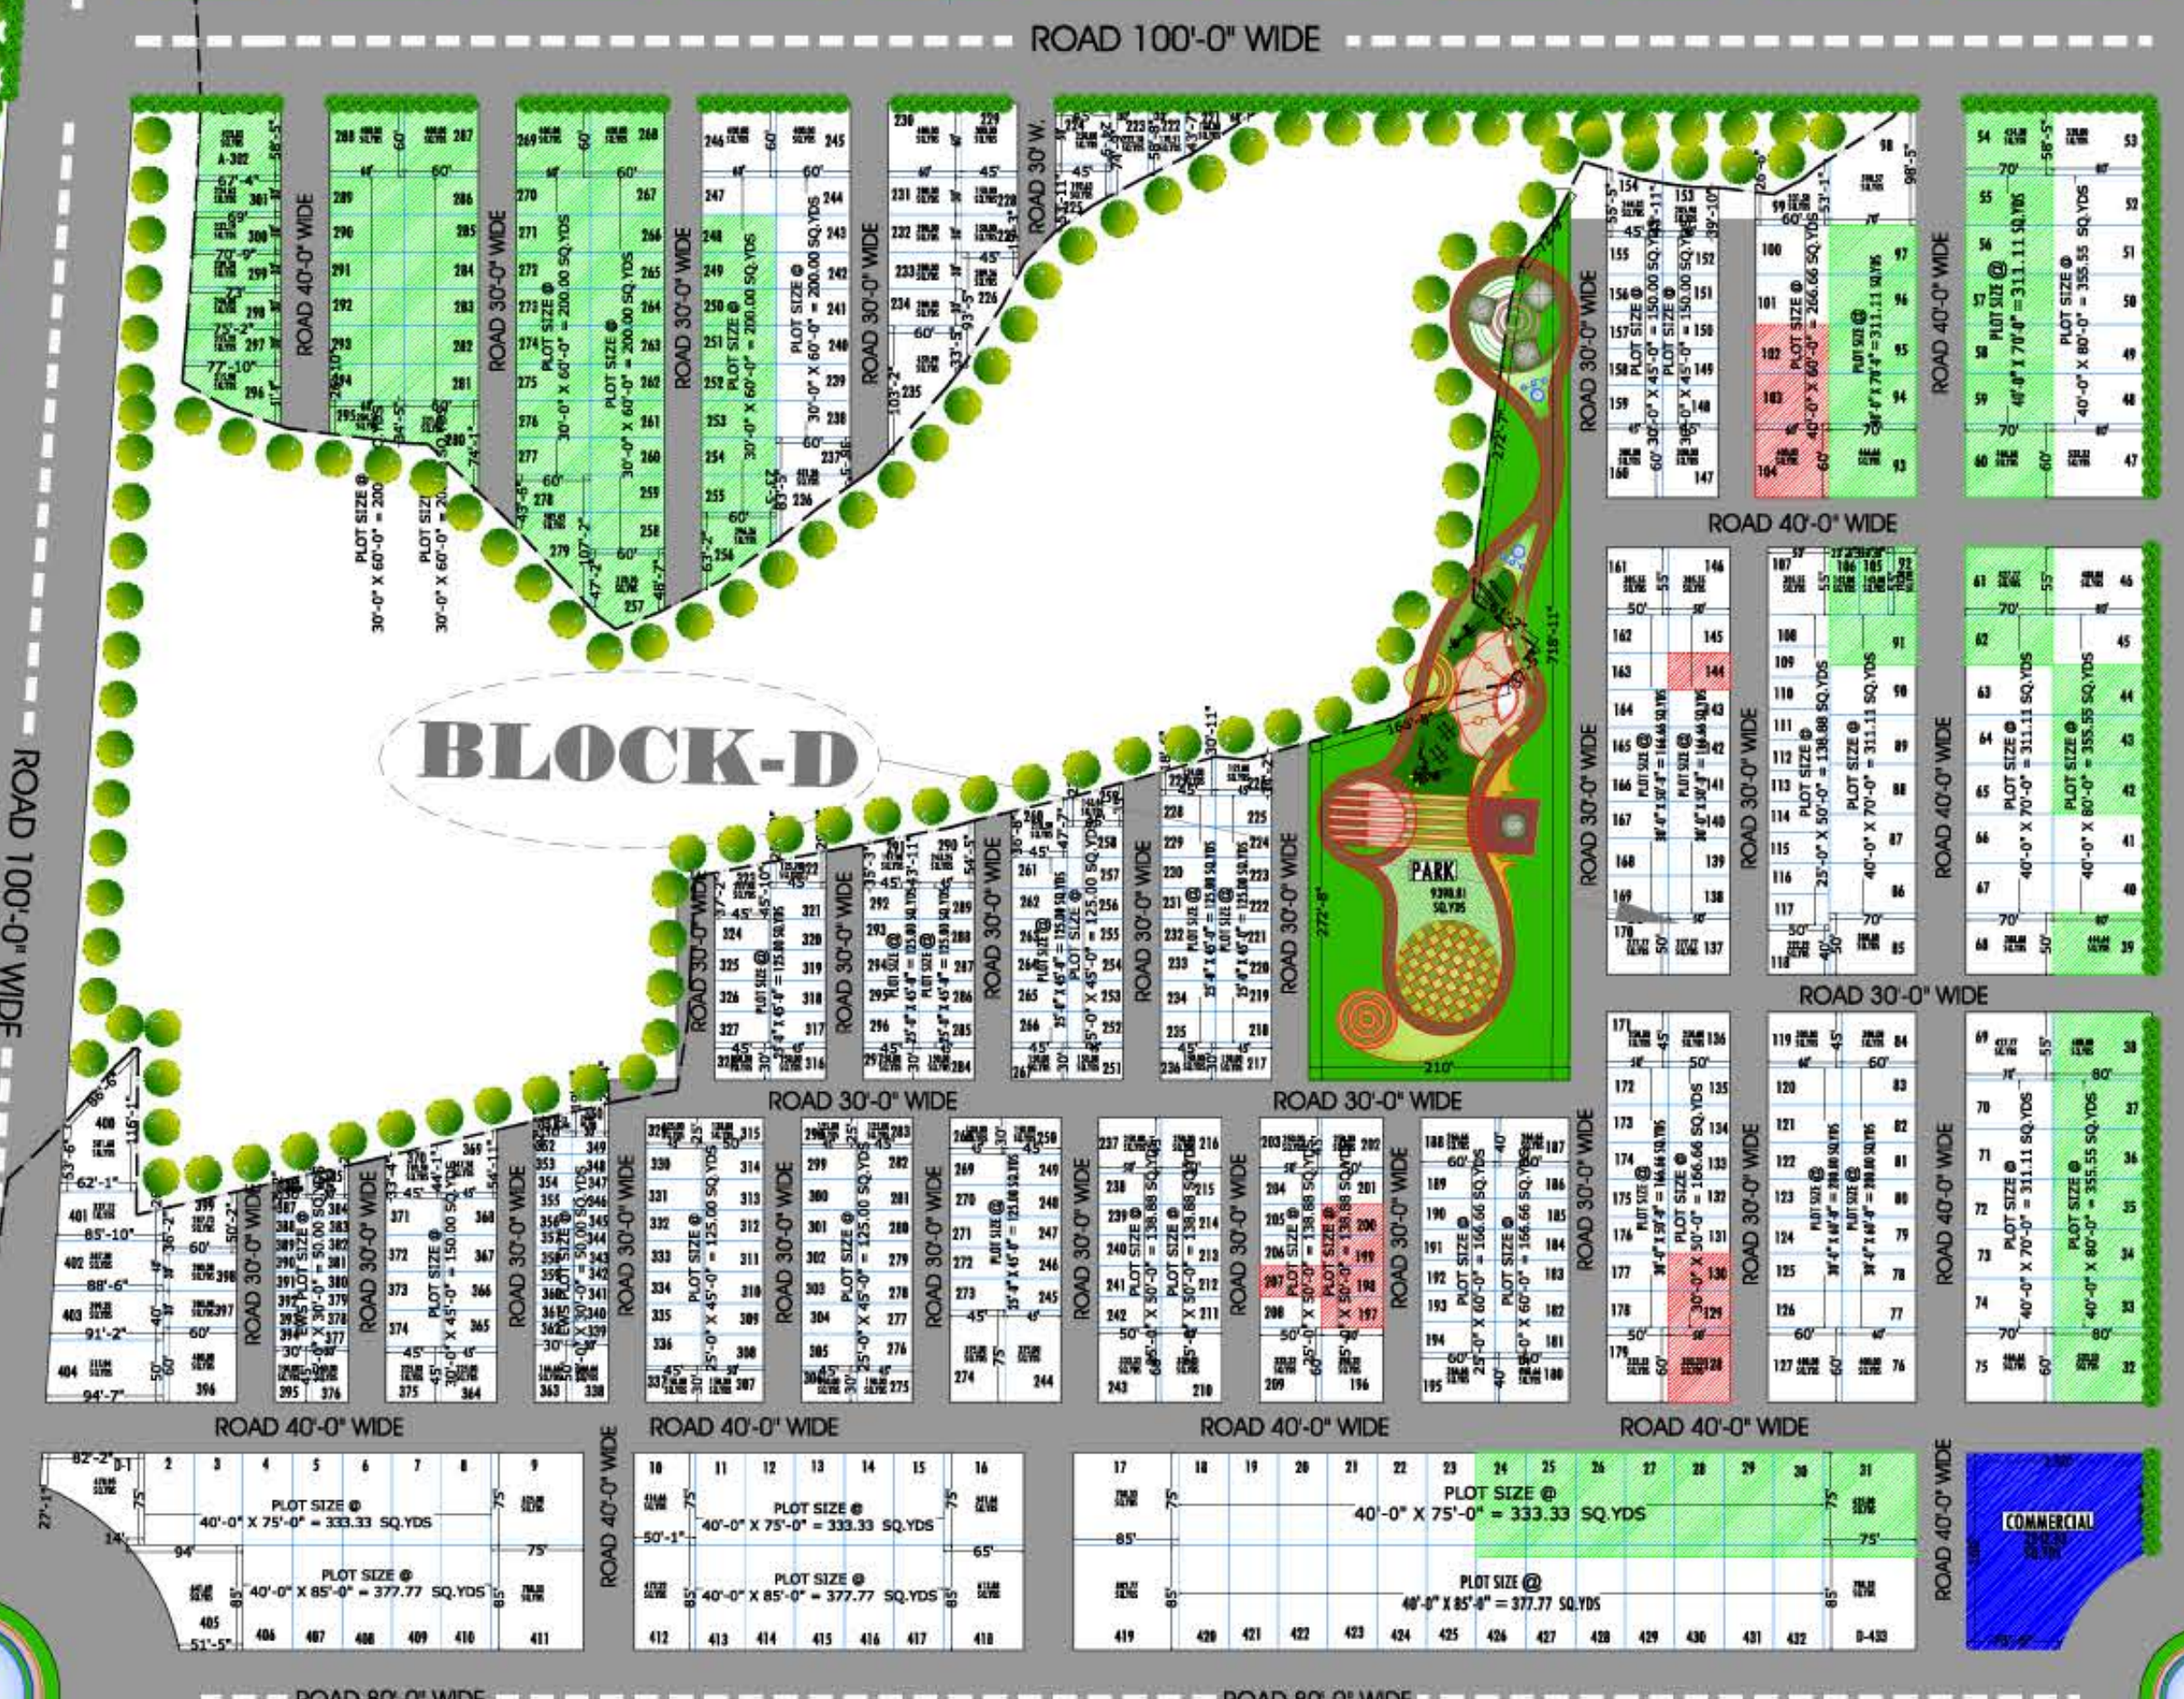

TO JAIPUR

KALWAR ROAD

JAIPUR TO JODHPUR MEGHA HIGHWAY 300'-0" WIDE

TO JODHPUR

PARTH CITY

ROAD 100'-0" WIDE

ROAD 100'-0" WIDE

ROAD 100'-0" WIDE

ROAD 100'-0" WIDE

ANSAL
SWEET HOME

BLOCK-E

ROAD 100'-0" WIDE

BLOCK-A

BLOCK-D

BLOCK-B

BLOCK-C

BLOCK-F

ROAD 100'-0" WIDE

ROAD 100'-0" WIDE